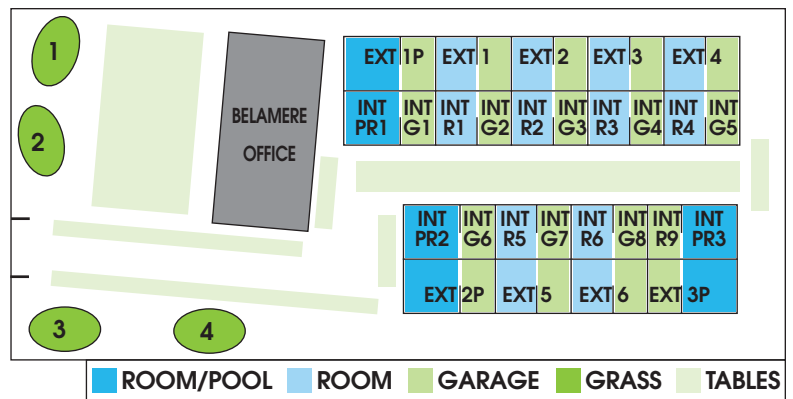

## EXHIBITING SPONSORSHIPS

(3) Interior Suite with Pool Sponsors .....	\$350
(6) Interior Suite Sponsors .....	\$300
(9) Interior Garage Sponsors .....	\$250
(4) Food/Drink Sponsors .....	\$300
(2) Exterior Suite with Pool & Garage Sponsor...	\$450
(6) Exterior Suite & Garage Sponsors.....	\$375
(4) Exterior Grassy Area Sponsors .....	\$300
(40) Exterior Table Sponsors .....	\$175

## EVENT LOCATION

- Belamere Suites  
12200 Williams Road, Perrysburg, OH
- Off I-475 Perrysburg Exit
- Across from Levis Commons

## EVENT SCHEDULE & HOURS

- Setup Saturday, July 31st 12-2 PM
- Teardown Sunday August 1st 2-4 PM
- Retreat Hours  
Saturday, July 31st 2-10 PM  
August 1st 8-2 PM